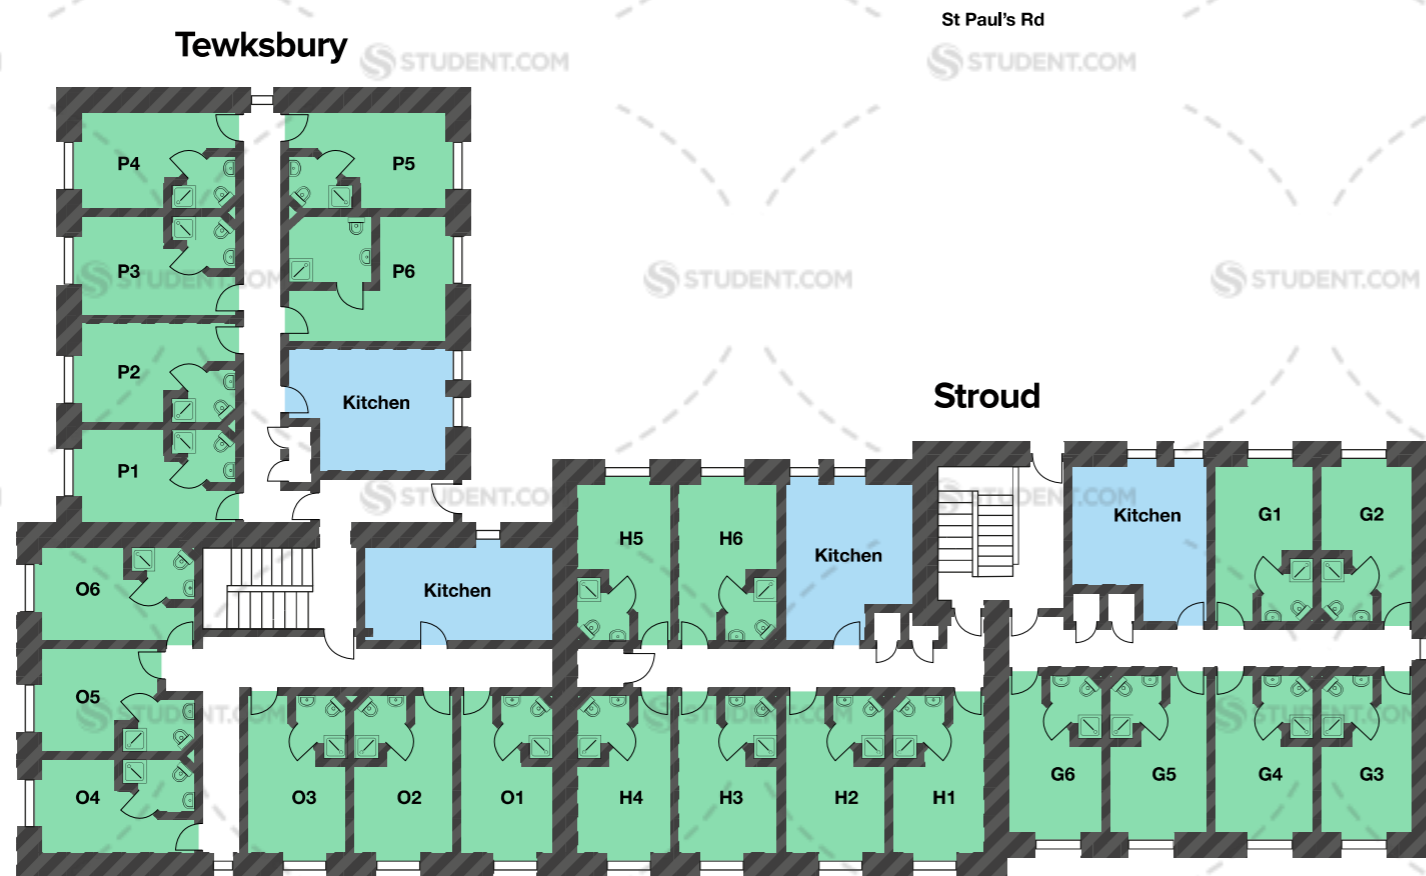

- Single Ensuite Room
- Communal Area

St Paul's Rd

Cinderford

SHAFTESBURY HALL GROUND FLOOR

- Single Ensuite Room
- Communal Area

SHAFTESBURY HALL
FIRST FLOOR

- Single Ensuite Room
- Communal Area

St Paul's Rd

Cinderford

SHAFTESBURY HALL
SECOND FLOOR

- Single Ensuite Room
- Communal Area

St Paul's Rd

Stroud

SHAFTESBURY HALL
THIRD FLOOR